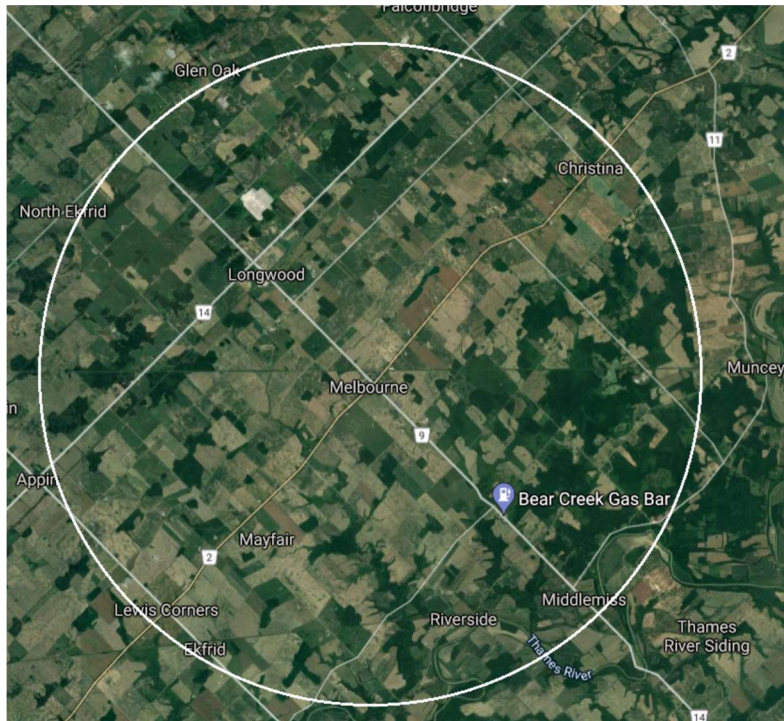

Coverage 4 to 10km from Melbourne.

Step 1:

Request a Site Survey: EH!tel will coordinate a site evaluation.

Step 2:

Schedule an Installation to get installed and start surfing.

Installation consists of an outdoor receiver, sat mount, CAT5 cable & POE. Cable is run from exterior of premise and terminated inside. Evaluation will determine if there are installation surcharges and quoted accordingly for your approval. WiFi Routers may be purchased or rented. Conditions apply and posted on EH!tel's website.

Call us at: **519-594-0946**

Email: info@ehtel.ca